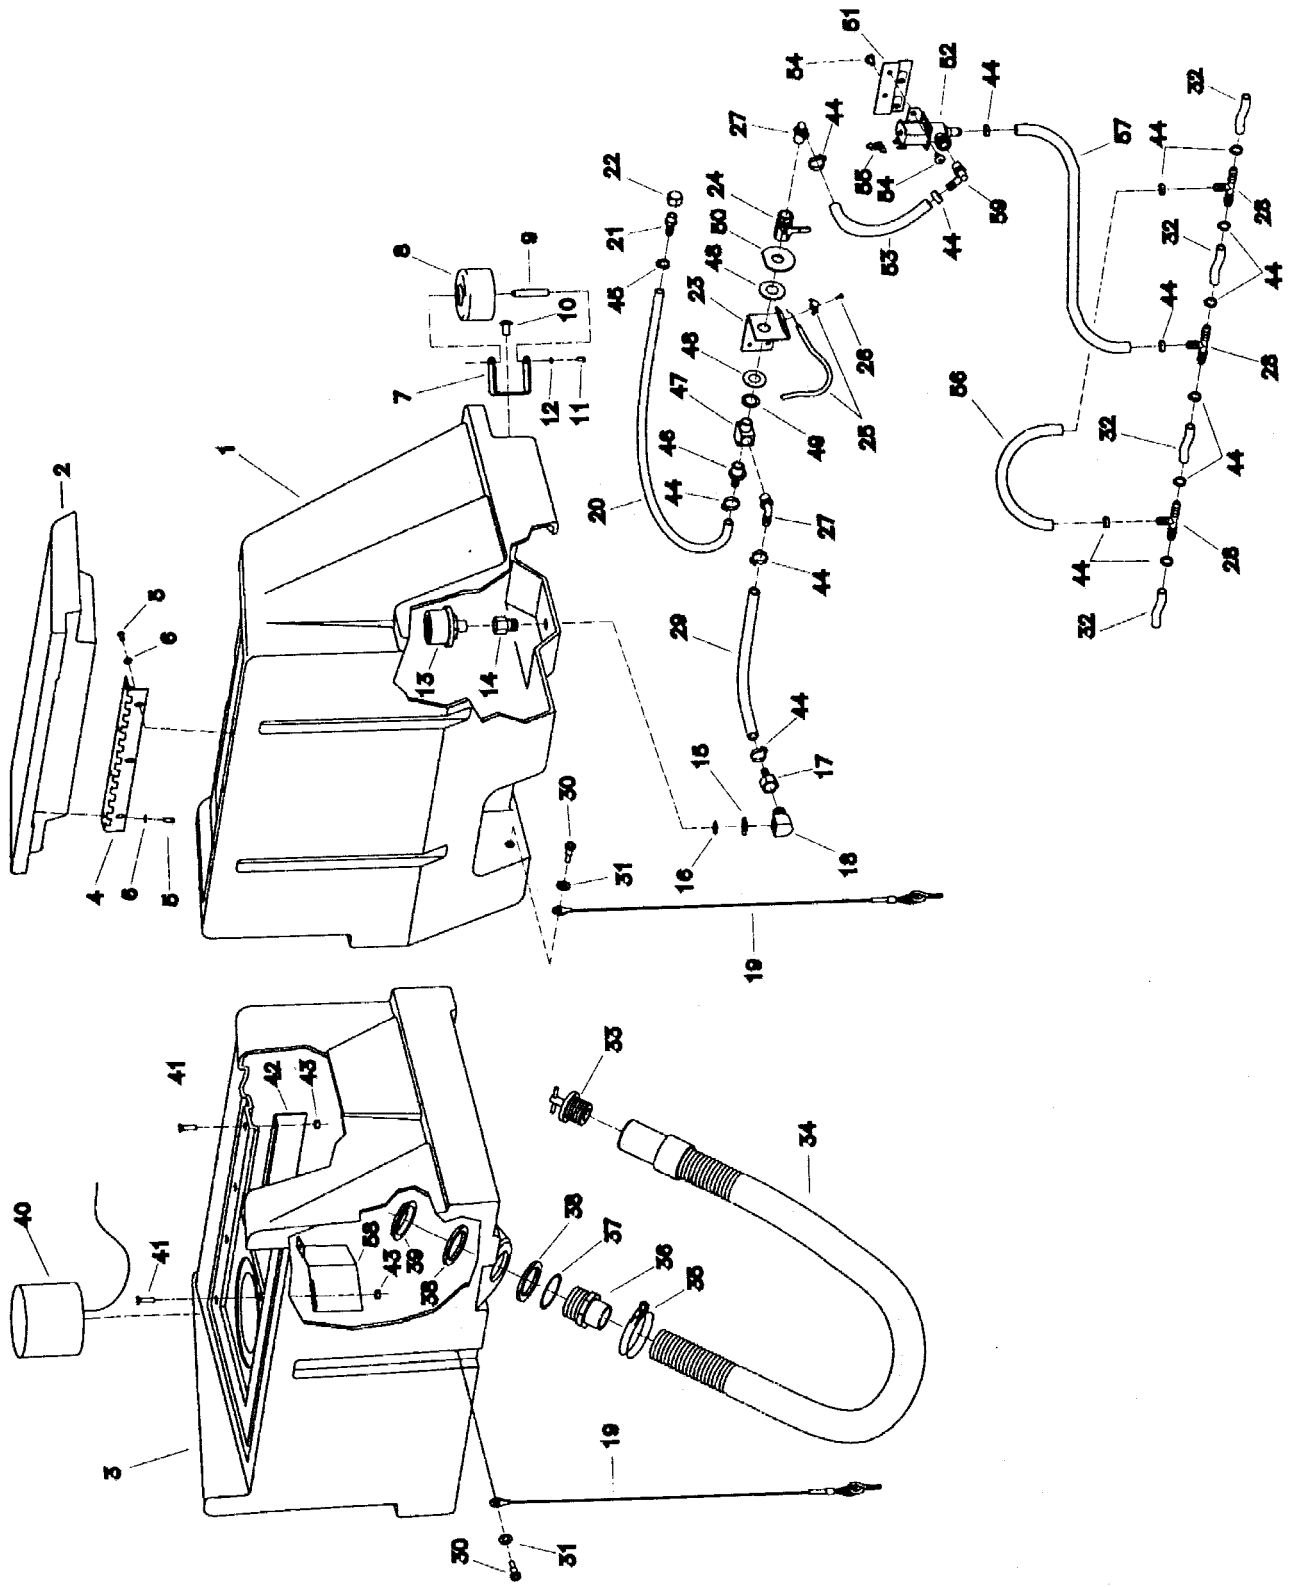

Traction Driven

Traction Driven Parts List

Item	Part No.	Qty.	Description	Item	Part No.	Qty.	Description
1	260092	1	Solution Tank	30	712041	2	Bolt-Shoulder 5/16 x .37
2	260029	1	Solution Lid	31	711506	2	WSR-Flat 5/16
3	260091	1	Recovery Tank	32	260179	4	Hose Nylobraid 2.375"
4	450021	1	Hinge	33	833316	1	Drain Plug 1 1/4
5	712822	7	SCR-THMS 10-24 x .50	34	260202	1	Drain Hose Assembly
6	711503	7	WSR-Flat 10	35	260203	1	Hose Clamp Wire Grip
7	832949	2	Bracket, Bumper	36	760220MCH	1	1.5 Adapter Gray
8	832896	2	Guide Wheel	37	450081	1	WSR-SS 1.908 x 2.41 x .03
9	833254	2	Bumper Wheel Axle	38	828970	2	WSR-Neop 1.81 x 2.37
10	710985	2	SCR-SC 3/8-16 x .62	39	828971	1	Nut 1 1/2 Pipe Thread
11	710353	2	SCR-MC 10-32 x .37	40	260156	1	Foam Float Assembly
12	711553	2	WSR-Internal Lock 10	41	712563	6	SCR-MCH 1/4-20 x 1.00 F.H.
13	130118	1	Solution Strainer M3-40	42	260184	1	Backing Angle
14	210409	1	Adapter Brass 3/8 FPT x 3/8 MPT	43	712667	6	Nut-SS Nyloc 1/4-20
15	711513	1	WSR-Flat .69 x 1.06 x .03 SS	44	450076	15	Crimp Clamp SS 185R
16	210414	1	O-Ring	45	828490	2	Hose Clamp
17	210410	1	3/8 Hose BARB x 3/8 FPT Brass	46	342430	1	Hose BARB 3/8 MPT x 3/8 BARB
18	830062	1	90° Street Elbow 3/8 x 3/8	47	210408	1	3/8 Brass Tee
19	260214	2	Tank Cable Assembly	48	828975	1	WSR-Neoprene .75 x 1.5 x .09
20	260162	1	Hose - Clear 3/8 ID	49	711512	1	WSR-Flat .75 x 1.37 x .08
20A	260193	1	Hose - Nylobraid C/L 14.50	50	829463	1	WSR-Flat D .75 x 2.00 x .05
21	828952	1	PLS 3/8 BARB x 1/4 MPT	51	260215	1	Solenoid Bracket
22	430114	1	Nylon Cap 1/4 FPT	52	740493	1	Water Valve
23	210370	1	Solution Valve Cable Mount	53	320254	1	Hose Wire Reinforced 9"
24	809413MCH	1	Valve, Solution	54	712560	4	SCR-MCH 1/4-20 x .50 SS NYL
25	210045	1	Solution Control Cable	55	740482	1	Diode Assembly
26	711124	1	SCR-ST-B 10 x .37	56	450055	1	Hose Nylon Reinforced 9"
27	450040	4	90° 3/8 BARB x 3/8 MPT	57	260216	1	Hose Wire Reinforced 14.75"
28	260178	3	3/8 BARB Tee	58	260303	1	Deflector
29	260182	1	Hose Wire Reinforced 18"	59	833325	1	90° 3/8 BARB x 1/4 MPT