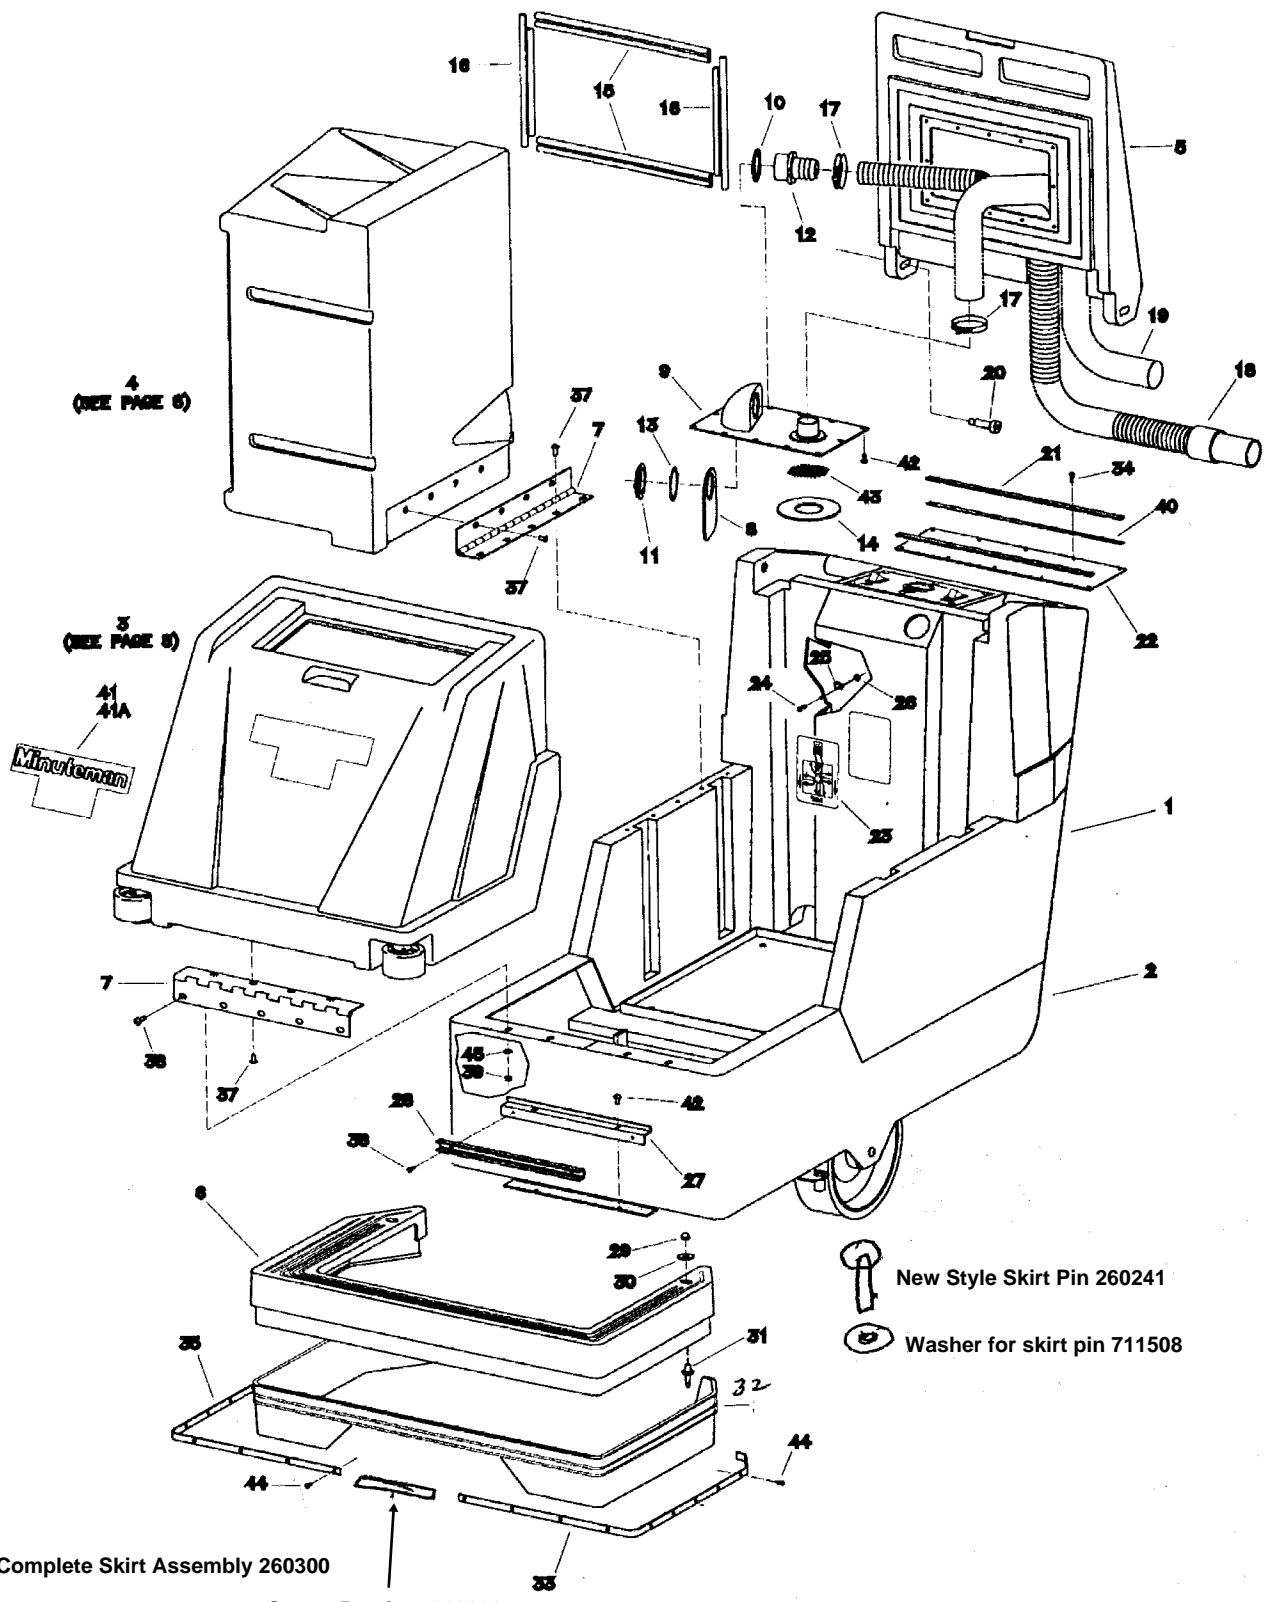

Complete Skirt Assembly 260300

Center Retainer 260336

Parts List

Item	Part No.	Qty.	Description
1	260256	1	Base Assy.
2	260093	1	Mainframe Assy.
3	260092	1	Solution Tank Assy.
4	260091	1	Recovery Tank Assy.
5	260096	1	Recovery Lid
6	260098	1	Plastic Skirt
7	260087	2	Hinge
8	260301	1	Rubber Flap
9	260299	1	Shut-off Plate Assembly
10	828970	1	WSR - 1.904 x 2.41 x .03 SS
11	828971	1	Nut 1 1/2 Pipe Thread
12	831812	1	Adapter
13	450081	1	WSR 1.904 x 2.41 x .03 SS
14	260294	1	Gasket
15	260158	2	Lid Gasket Long
16	260157	2	Lid Gasket Short
17	260203	2	Wire Grip Hose Clamp
18	260160	1	Recovery Hose Assembly
19	260261	1	Vac Hose, White ^{Use 260159}
20	712102	2	Bolt-Shoulder 1/2 x 1.50
21	260170	2	Retainer, Flap
22	260169	1	Lid Flap
23	715607	1	Decal Battery Routing
24	712814	2	SCR-MC 10-24 x 1.0 TH
25	250039	2	P-Clamp 5/16
26	712638	2	Nut-Nyloc 10-24
27	260148	1	Solution Dump Bracket
28	260149	1	U Channel 12"
29	711355	2	Acorn Nut 3/8-24
30	711507	2	WSR-Flat .38 x 1.12 x .05
31	260151	2	Skirt Pin
32	260145	1	Splash Skirt, Rubber
33	260142	1	Skirt Retainer L.H.
34	711161	10	SCR-HI/LO 10 x 5/8
35	260143	1	Skirt Retainer R.H.
36	711124	2	SCR-ST-B 10 x .37
37	712565	13	SCR-MC 1/4-20 x .62 SS
38	710180	4	SCR-MC 1/4-20 x .75
39	712667	4	Nut-Nyloc 1/4-20
40	760263	2	Foam Tape 16.50"
41	715606	1	Decal Minuteman 260
41A	715216	1	Decal Minuteman 265
42	712540	14	SCR-MC 10-24 x .37 SS TH
43	260212	1	Screen Filter
44	711106	20	SCR-ST-A 10 x .75 PL
45	711505	4	Washer-Flat 1/4

NOTE:

New style 3 piece skirt retainer:
Left Side 260142
Right Side 260143
Center 260336

NOTE: Ref 19

New Style Hose 260159 is 79 inches long