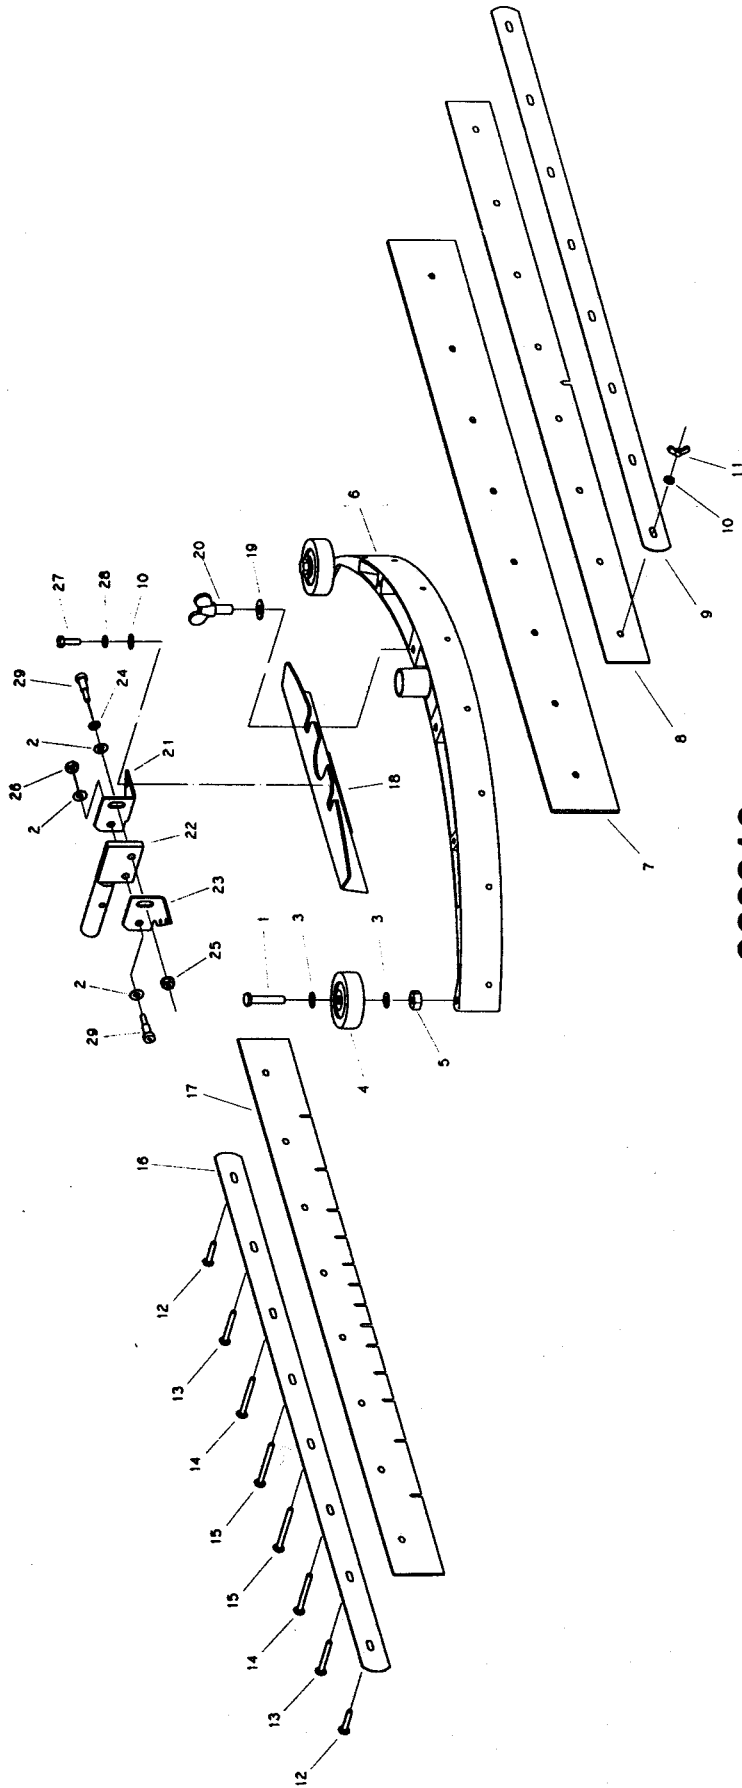

## 260316 Squeegee Assembly Complete

| Item | Part No.  | Qty. | Description                | Item | Part No. | Qty. | Description              |
|------|-----------|------|----------------------------|------|----------|------|--------------------------|
| 1    | 711247    | 2    | Bolt-HH 3/8-16 x 2.00      | 16   | 260273   | 1    | Front Blade Strap        |
| 2    | 711507    | 3    | WSR-Flat .37 x 1.12 x .06  | 17   | 260265   | 1    | Front Squeegee Blade     |
| 3    | 711515    | 2    | WSR-Flat .38 x .82 x .05   | 18   | 320191   | 1    | Squeegee Mounting Blade  |
| 4    | 808829    | 2    | Squeegee Bumper Wheel      | 19   | 711578   | 2    | WSR-Flat 1/2 Brass       |
| 5    | 711391    | 2    | Nut-Hex Jam 3/8-16         | 20   | 260287   | 2    | Wing Bolt 1/2-13 x 1.00  |
| 6    | 260262MCH | 1    | Squeegee Machined          | 21   | 320156   | 1    | Mounting Bracket - Right |
| 7    | 260263    | 1    | Rear Squeegee Blade        | 22   | 320154   | 1    | Squeegee Mount Weldment  |
| 8    | 260264    | 1    | Reinforcement Blade        | 23   | 320157   | 1    | Mounting Bracket - Left  |
| 9    | 260272    | 1    | Rear Blade Strap           | 24   | 712301   | 1    | WSR-Flat .37 x .87 x .07 |
| 10   | 711504    | 12   | WSR-Flat .25 x .56 SS      | 25   | 711379   | 1    | Nut-Flanged Wizz 5/16-18 |
| 11   | 712668    | 8    | Wing Nut 1/4-20 SS         | 26   | 711374   | 1    | Nut-Nyloc 5/16-18        |
| 12   | 712571    | 2    | Bolt SS Carr 1/4-20 x 1.50 | 27   | 712562   | 4    | Bolt-HH 1/4-20 x .75 SS  |
| 13   | 712572    | 2    | Bolt-SS Carr 1/4-20 x 2.00 | 28   | 712758   | 4    | WSR-Helical 1/4 SS       |
| 14   | 712573    | 2    | Bolt-SS Carr 1/4-20 x 2.50 | 29   | 712081   | 2    | Bolt-Shoulder 3/8 x .75  |
| 15   | 712574    | 2    | Bolt-SS Carr 1/4-20 x 3.00 |      |          |      |                          |