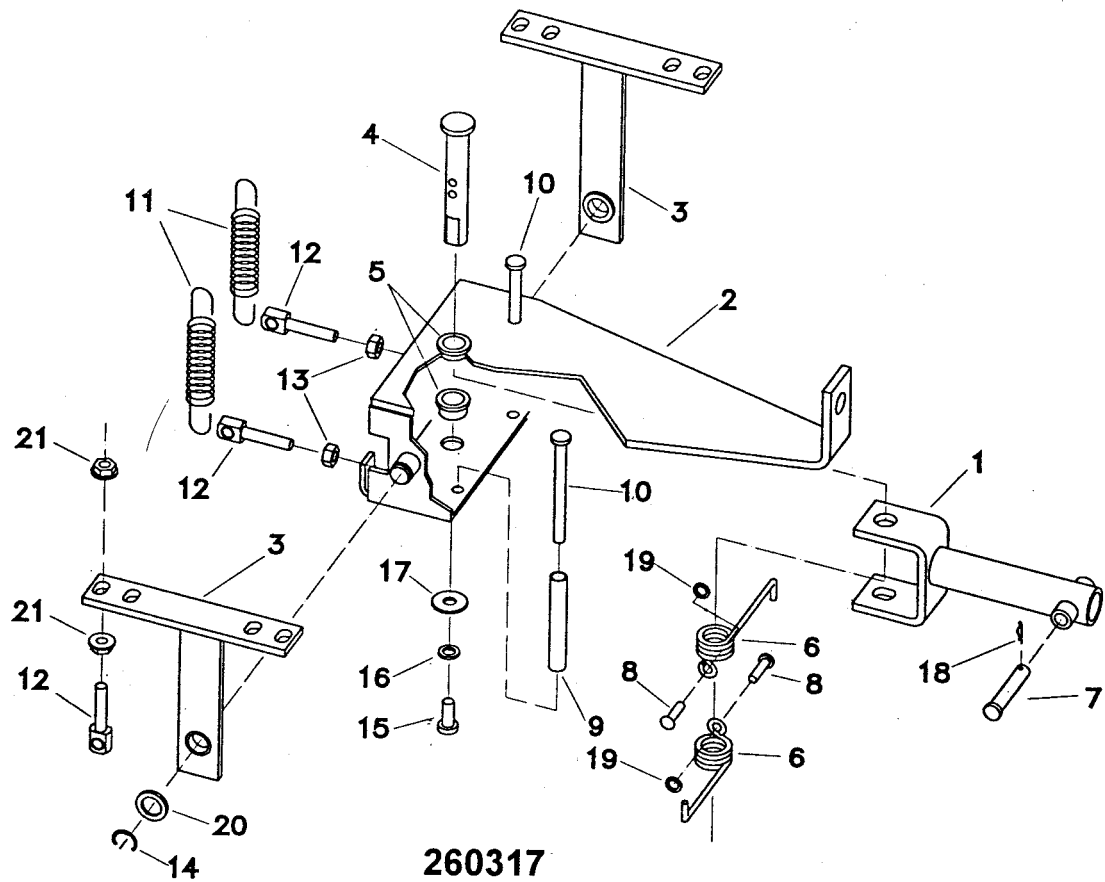

## 260316 Squeegee Assembly Complete

| Item | Part No.  | Qty. | Description                | Item | Part No. | Qty. | Description              |
|------|-----------|------|----------------------------|------|----------|------|--------------------------|
| 1    | 711247    | 2    | Bolt-HH 3/8-16 x 2.00      | 16   | 260273   | 1    | Front Blade Strap        |
| 2    | 711507    | 3    | WSR-Flat .37 x 1.12 x .06  | 17   | 260265   | 1    | Front Squeegee Blade     |
| 3    | 711515    | 2    | WSR-Flat .38 x .82 x .05   | 18   | 320191   | 1    | Squeegee Mounting Blade  |
| 4    | 808829    | 2    | Squeegee Bumper Wheel      | 19   | 711578   | 2    | WSR-Flat 1/2 Brass       |
| 5    | 711391    | 2    | Nut-Hex Jam 3/8-16         | 20   | 260287   | 2    | Wing Bolt 1/2-13 x 1.00  |
| 6    | 260262MCH | 1    | Squeegee Machined          | 21   | 320156   | 1    | Mounting Bracket - Right |
| 7    | 260263    | 1    | Rear Squeegee Blade        | 22   | 320154   | 1    | Squeegee Mount Weldment  |
| 8    | 260264    | 1    | Reinforcement Blade        | 23   | 320157   | 1    | Mounting Bracket - Left  |
| 9    | 260272    | 1    | Rear Blade Strap           | 24   | 712301   | 1    | WSR-Flat .37 x .87 x .07 |
| 10   | 711504    | 12   | WSR-Flat .25 x .56 SS      | 25   | 711379   | 1    | Nut-Flanged Wizz 5/16-18 |
| 11   | 712668    | 8    | Wing Nut 1/4-20 SS         | 26   | 711374   | 1    | Nut-Nyloc 5/16-18        |
| 12   | 712571    | 2    | Bolt SS Carr 1/4-20 x 1.50 | 27   | 712562   | 4    | Bolt-HH 1/4-20 x .75 SS  |
| 13   | 712572    | 2    | Bolt-SS Carr 1/4-20 x 2.00 | 28   | 712758   | 4    | WSR-Helical 1/4 SS       |
| 14   | 712573    | 2    | Bolt-SS Carr 1/4-20 x 2.50 | 29   | 712081   | 2    | Bolt-Shoulder 3/8 x .75  |
| 15   | 712574    | 2    | Bolt-SS Carr 1/4-20 x 3.00 |      |          |      |                          |