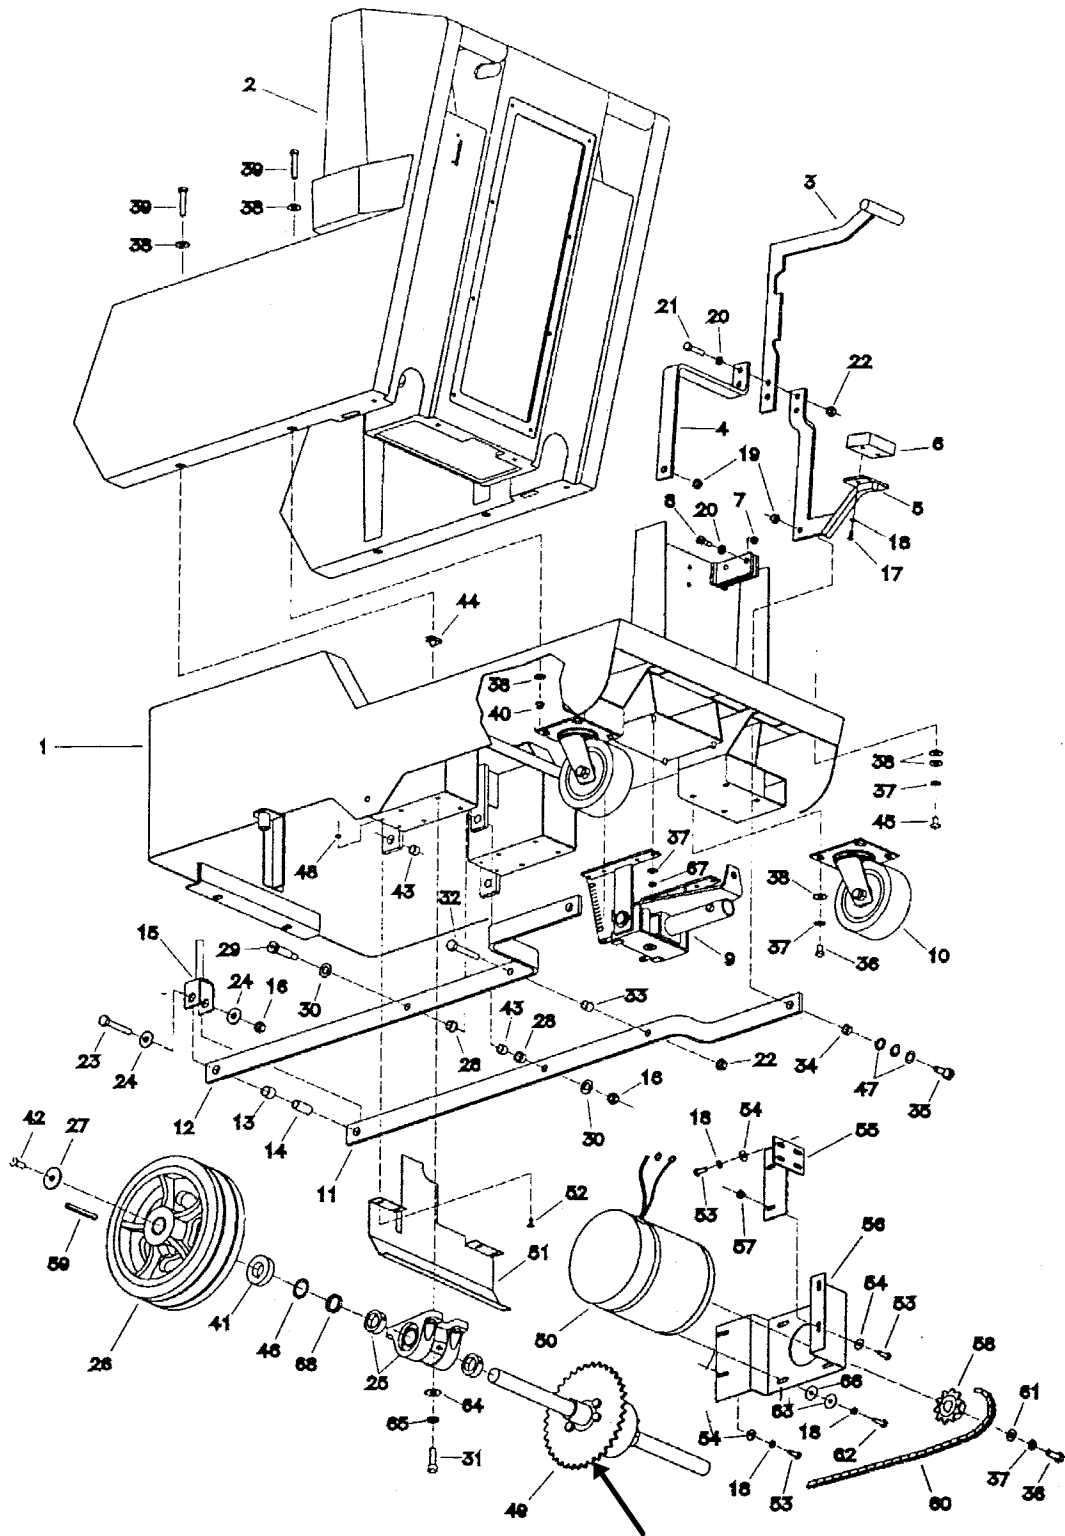

Traction Driven

Sprocket Only 833388

Parts List

Traction Driven

Item	Part No.	Qty.	Description
1	260093	1	Mainframe Assy.
2	260256	1	Base Assy. Machined
3	260055	1	Lift Handle Weldment
4	260046	1	Pedal Brace
5	260054	1	Pedal Weldment
6	762294MCH	1	Pedal
7	809247	2	Spacer .38 x .50 x .32
8	712081	2	Shoulder Bolt 3/8 x .75
9	260317	1	Squeegee Mech. Assy. Complete
10	827110	2	Caster 5"
11	260044	1	Lift Arm, Right Side
12	260043	1	Lift Arm, Left Side
13	260128	1	Spacer
14	260125	1	Bushing, Yoke
15	260075	1	Yoke Weldment
16	711380	2	Nut, Nyloc 3/8-16
17	711202	2	Bolt HH 1/4-20 x .50
18	711544	12	Spring Lock Washer 1/4
19	711375	2	Nut-Nyloc 3/8-16 Low
20	711546	4	Washer Helical 3/8
21	711250	2	Bolt HH 3/8-16 x 1.25
22	711439	3	Nut Flanged Wizz 3/8-16
23	713048	1	Bolt HH 3/8-16 x 2.50
24	711507	2	WSR-Flat .37 x 1.12 x .06
25	828002	2	Pillow Block Bearing Assy.
26	809983	2	Wheel 10" Solid
26A	320000	2	Wheel 10"
27	809226	2	Area Washer
28	260041	2	Oilite Flange Bushing
29	710992	1	Shoulder Bolt 1/2 x 1.25
30	711579	2	WSR-Flat 1/2 x 1.00
31	712590	8	SCR-SC 3/8-16 x 1.25 SS
32	713045	1	Bolt HH 3/8-16 x 1.75 #5
33	260141	1	Spacer
34	762340	2	Oilite Bushing
35	712099	2	Shoulder Bolt 1/2 x .50
36	711228	9	Bolt HH 5/16-18 x .75
37	711545	17	Washer Helical 5/16
38	711575	22	Washer Flat 5/16
39	711232	4	Bolt HH 5/16-18 x 1.50
40	711374	2	Nut-Nyloc 5/16-18
41	809224	2	Spacer
42	710986	2	SCR BHCS 3/8-16 x 1.00
43	260030	5	1/2 Oilite Bushing
44	832829	2	Nut-Tinnerman 5/16-18
45	710196	4	SCR-MC 5/16-18 x .75
46	711526	2	WSR-Wave 1.01 x 1.20 x .01
47	712310	6	WSR-Flat .52 x .87 x .06
48	712908	4	Nut-Flanged Wizz 10-24
49	830544	1	Differential
50	833850	1	Drive Motor
51	260199	1	Splash Guard
52	712536	4	SCR-MC 10-24 x .50
53	711203	8	Bolt-HH 1/4-20 x .63
54	711505	8	WSR-Flat 1/4
55	260189	1	Anchor Bracket
56	260252	1	Motor Mounting Bracket
57	711425	2	Nut-Flanged Wizz 1/4-20
58	260318	1	Sprocket
59	809227	2	Key
60	260319	1	Drive Chain Link
61	711515	1	WSR-Flat .38 x .82 x .05
62	713003	4	Bolt-HH 1/4-20 x .75 #5
63	711519	4	WSR-Flat .25 x 1.00 x .05
64	712767	8	WSR-Flat 3/8 SS
65	712769	8	WSR-Helical 3/8 SS
66	711565	4	WSR-External Lock 5/16
67	712680	4	Nut-Hex 5/16 - 18 SS
68	762107	2	Spacer 1.00 x 1.25 x .25